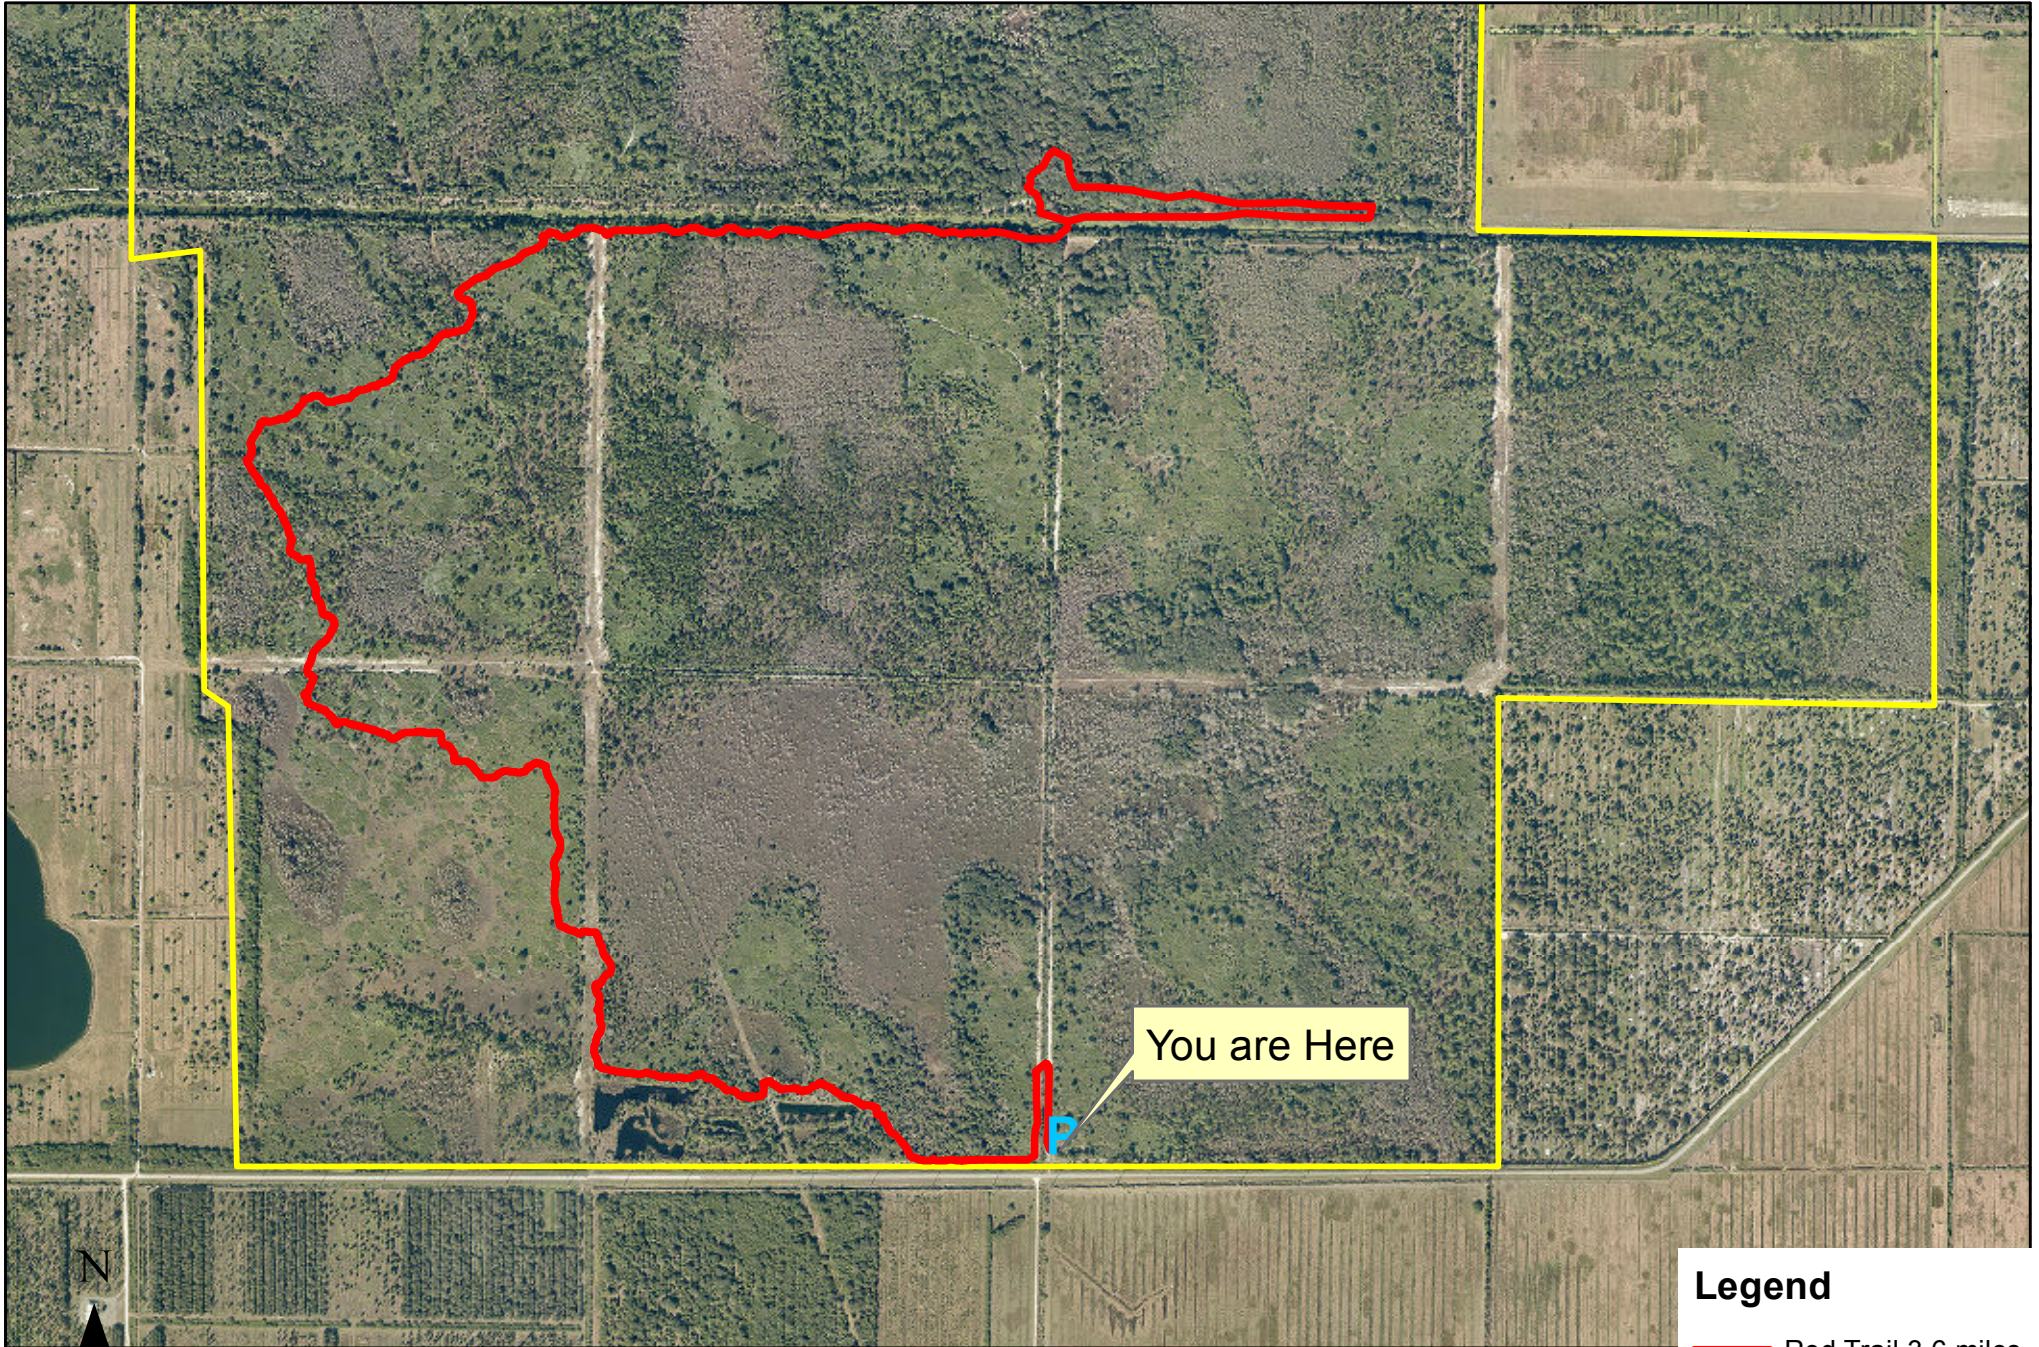

Grant Flatwoods Sanctuary - South Trail

N

Legend

-  Red Trail 3.6 miles
-  EEL Boundary